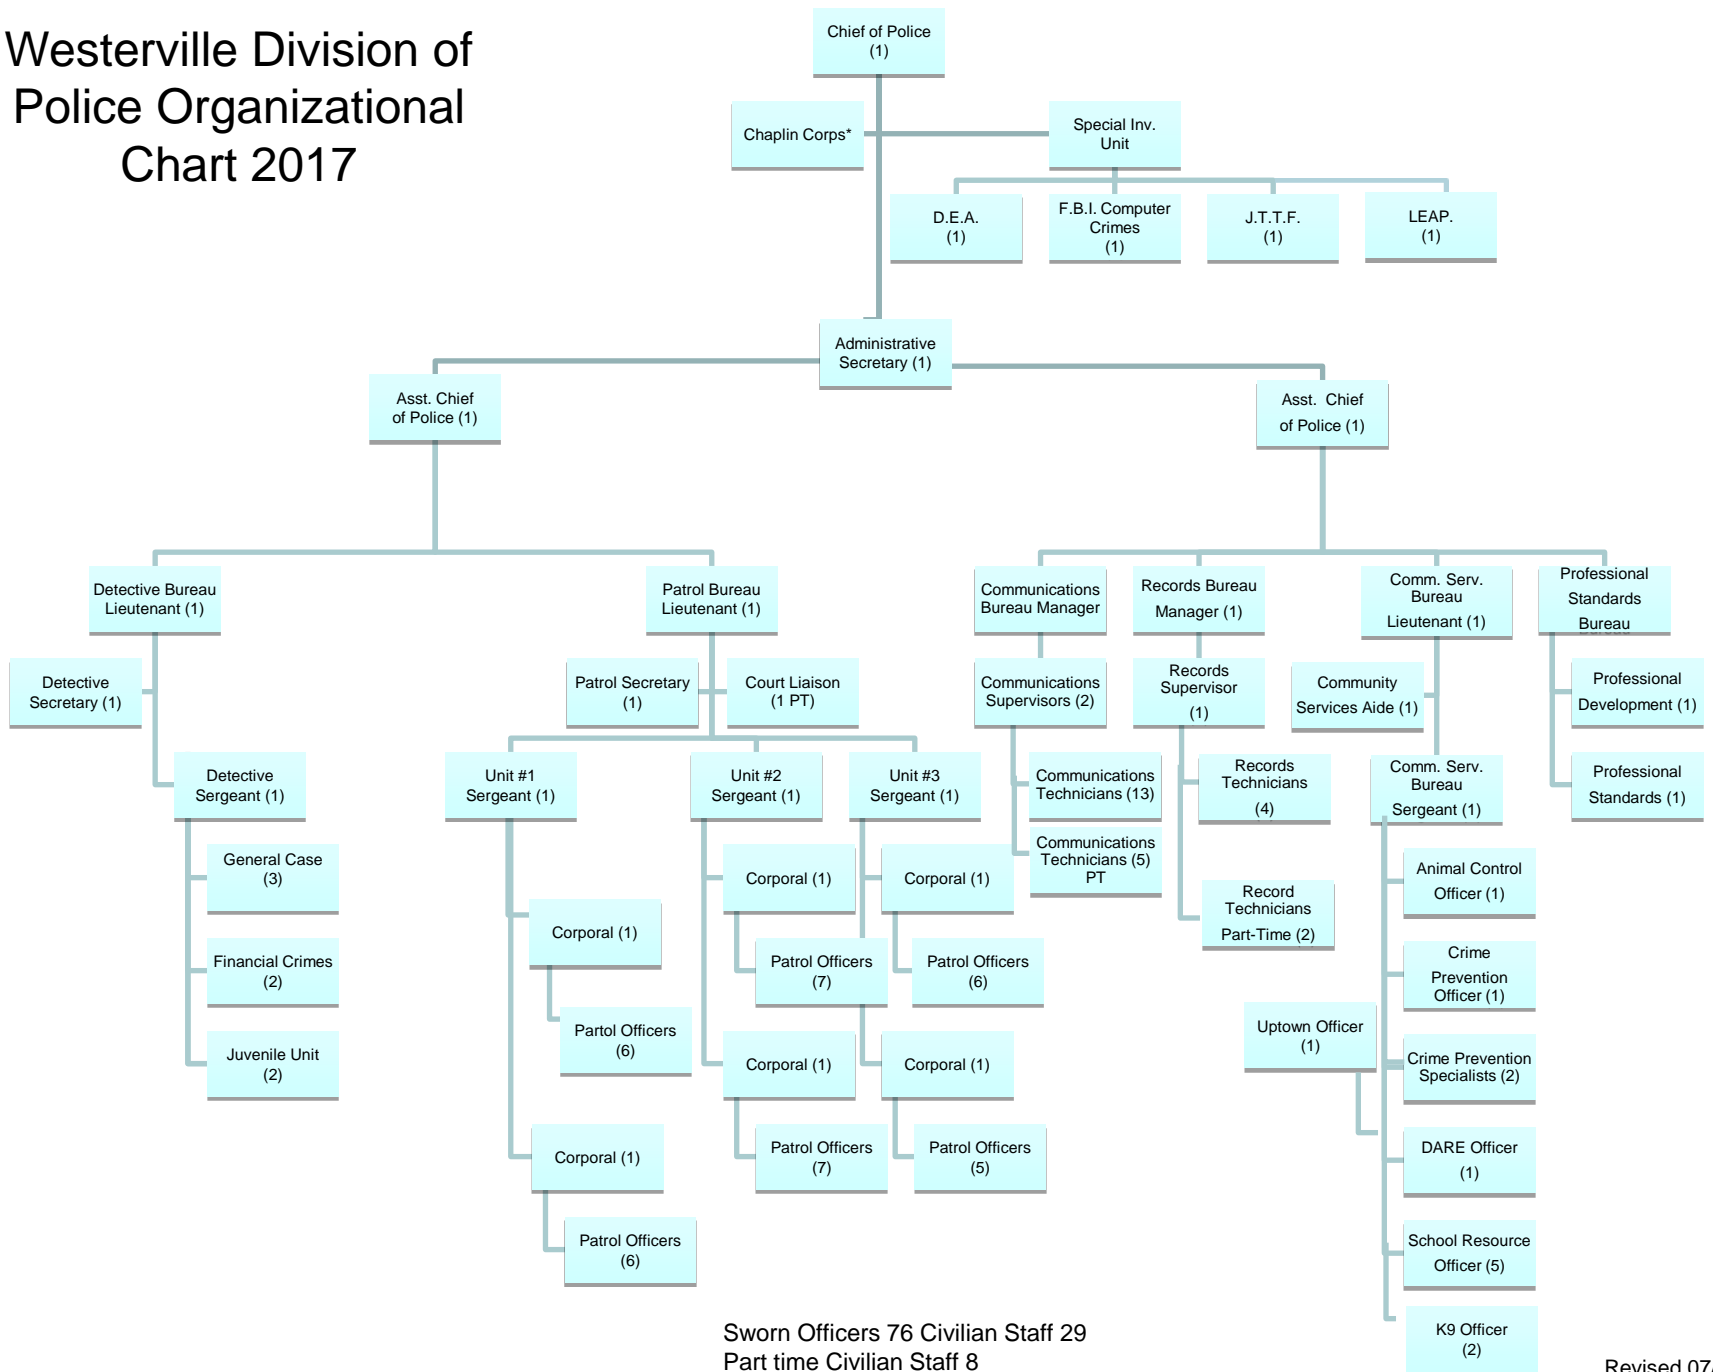

Westerville Division of Police Organizational Chart 2017

Sworn Officers 76 Civilian Staff 29
Part time Civilian Staff 8